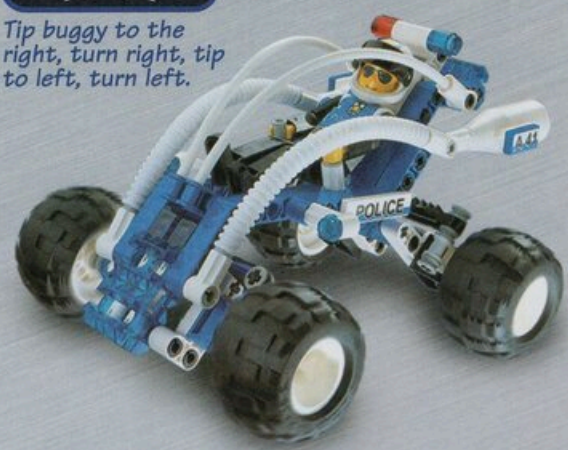

Use control stick to tilt rotors.

POWER IT UP! 8735

B. Rotors spin — just like the real thing!

When you hear the whir, whir, whir of spinning blades, you know a high powered helicopter is hovering overhead. And here's one you build yourself! A realistic gear system turns the front and rear blades, and a control stick tilts the rotors. Prepare for liftoff! Now add 8735 (sold separately on page 37) to motorize the rotors. Then use the same pieces to build a transport helicopter with twin motors and a VTOL aircraft. Building tips included. Ages 9+. 307 pieces. #8444 Air Enforcer \$29.99 **CLUB**

Instructions included for a Silver Rig!

AGES 7+

POWER IT UP!
#8735

Tip buggy to the right, turn right, tip to left, turn left.

Powerful claw locks in position to hold things tight.

NOT AVAILABLE IN ANY STORE